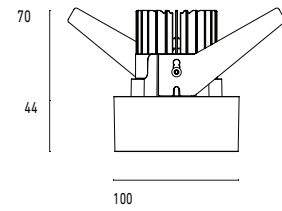

101 10 000207.022

Model

Name	Mono 100 Type 2 Recessed Downlighter
Finish	Structured Black
Area	Indoor

System

Power (Luminaire)	12W
Power (System)	14W
Voltage	240V-AC
Optics	Rotationally Symmetrical Direct 30°
Colour Temperature	4000°K
Luminous Flux	1095lm
TM30	Rf95 Rg103
CRI	Ra97
Lumen Maintenance	L90 B10 50000hrs
Chromacity	<3 McAdam Step Ellipse
Articulation	Fixed
Cut-Out	
Ingress Protection	IP44
Control Device	Remote Phase DIM (Included)
Class	III